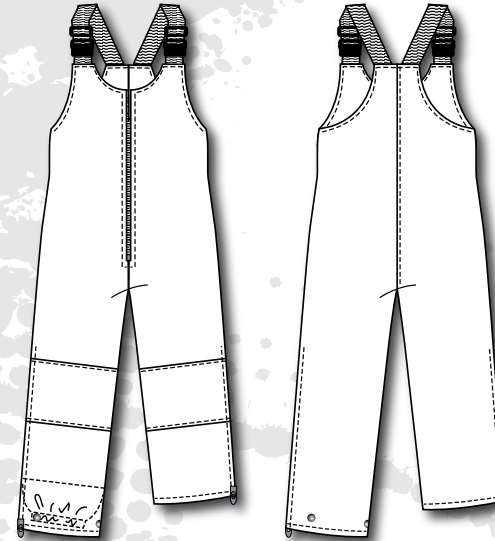

KIDS

5205 - 5305

Sizes:
5205: 7 · 8 · 10 · 12 · 14 · 16 · 18 – **5305:** 2 · 3 · 4 · 5 · 6 · 6X

Shell:
 420 DENIERS / CORDURA

Lining:
 BODY: 10 OZ POLYFILL / POLAR
 SLEEVE: 10 OZ POLYFILL / NYLON

FEATURES

- SEAM SEALED
- SIDE ZIPPERS TO KNEE
- INSIDE POLAR PATCH ON SEAT AND KNEE
- ADJUSTABLE SUSPENDERS
- DOUBLE KNEE
- CORDURA PATCH ON SEAT AND KNEE
- INSIDE SNOW CUFFS
- EASY HEM BOTTOM LEG