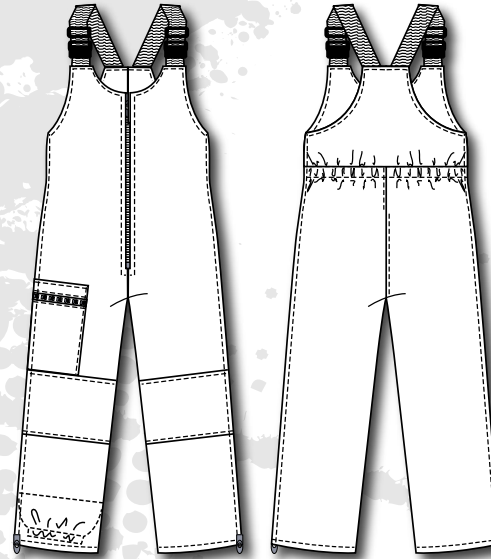

10 OZ POLYFILL / NYLON

FEATURES

- SEAM SEALED
- SIDE ZIPPERS TO HIP
- BACK ELASTIC
- DOUBLE KNEE PATCH
- ELASTIC STIR-UP

SPORT BIB PANTS

MENS

5039

Sizes:
S · M · L · XL · 2XL · 3XL · 4XL · 5XL

Shell:
420 DENIERS

Lining:
10 OZ POLYFILL / NYLON

FEATURES

- SEAM SEALED
- COMPLETE SIDE ZIPPERS
- ADJUSTABLE SUSPENDERS
- LEG PATCH POCKET
- BACK ELASTIC
- DOUBLE KNEE PATCHES
- INSIDE SNOW CUFFS

5039X

Sizes:
S · M · L · XL · 2XL · 3XL · 4XL · 5XL

Shell:
420 DENIERS

Lining:
10 OZ POLYFILL / NYLON / POLAR

FEATURES

- SEAM SEALED
- COMPLETE SIDE ZIPPERS
- INSIDE POLAR PATCH ON SEAT AND KNEE
- ADJUSTABLE SUSPENDERS
- LEG PATCH POCKET
- BACK ELASTIC
- DOUBLE KNEE PATCHES
- INSIDE SNOW CUFFS