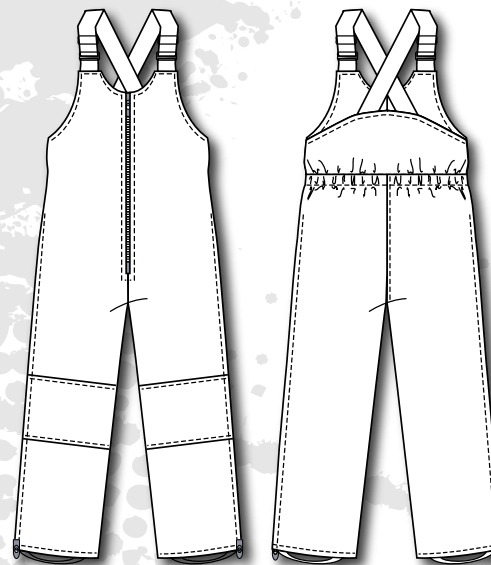

420 DENIERS

Lining:

BODY :10 OZ POLYFILL / NYLON

SLEEVE : 10 OZ POLYFILL / NYLON

FEATURES

- SEAM SEALED
- POLAR COLLAR
- ADJUSTABLE VELCRO CUFFS
- INNER LYCRA CUFFS
- DUAL VENTING TECHNOLOGY
- INSIDE POCKETS
- FRONT ZIPPER POCKETS
- BACK WAIST ELASTIC
- ADJUSTABLE BELT AT FRONT WAIST

- DETACHABLE ZIP-OFF HOOD
- ACTION BACK
- REFLECTIVE INSERT
- SIDE LEG ZIPPERS
- INNER SNOW CUFFS
- ELASTIC STIR-UP

MENS

5029

Sizes:

S · M · L · XL · 2XL · 3XL · 4XL · 5XL

Shell:

420 DENIERS

Lining: