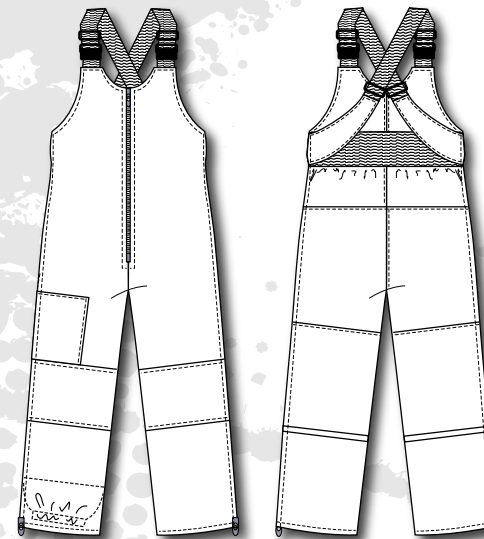

Sizes:

S · M · L · XL · 2XL · 3XL

Shell:

420 DENIERS / CORDURA

Lining:

10 OZ POLYFILL / POLAR / NYLON

FEATURES

- SEAM SEALED
- COMPLETE SIDE ZIPPERS
- INSIDE POLAR PATCH ON SEAT AND KNEE
- ADJUSTABLE SUSPENDERS WITH BUCKLE
- LEG PATCH POCKET
- BACK ELASTIC
- DOUBLE KNEE
- CORDURA PATCH ON SEAT AND KNEE
- INSIDE SNOW CUFFS
- REFLECTIVE TAPE

8165

Sizes:

S · M · L · XL · 2XL · 3XL

Shell:

75 X 640 DENIERS OTTOMAN / CORDURA

Lining:

10 OZ POLYFILL / POLAR / NYLON

AVANTAGES