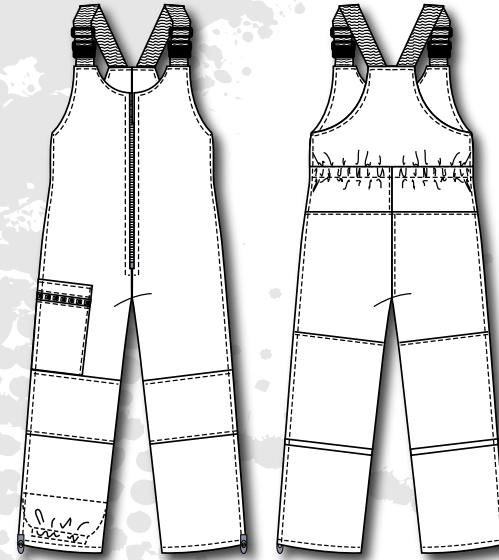

8065

Sizes:
S · M · L · XL · 2XL · 3XL · 4XL · 5XL

Shell:
75 X 640 DENIERS OTTOMAN / CORDURA

Lining:
10 OZ POLYFILL / POLAR / NYLON

FEATURES

- SEAM SEALED
- COMPLETE SIDE ZIPPERS
- INSIDE POLAR ON UPPER BACK, SEAT AND KNEE
- ADJUSTABLE SUSPENDERS
- LEG PATCH POCKET
- BACK ELASTIC
- DOUBLE KNEE
- CORDURA PATCH ON SEAT AND KNEE
- INSIDE SNOW CUFFS REFLECTIVE TAPE

2019-2020

© 2019 EDCO CANADA | ALL RIGHTS RESERVED | WWW.EDCOCANADA.CA