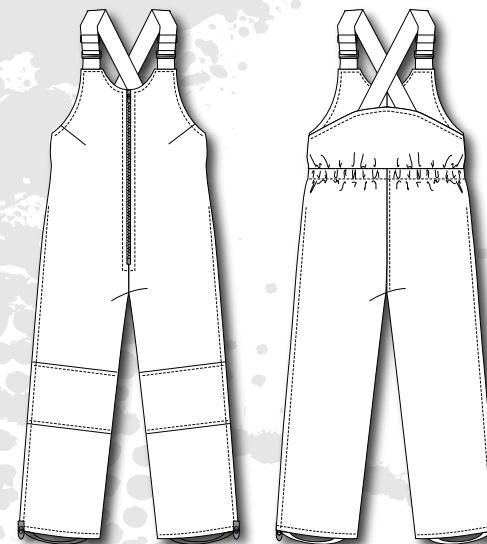

BIB PANTS

LADIES

5129

Sizes:

S · M · L · XL · 2XL · 3XL

Shell:

420 DENIERS

Lining:

10 OZ POLYFILL / NYLON

FEATURES

- SEAM SEALED
- SIDE ZIPPERS TO HIP
- BACK ELASTIC
- DOUBLE KNEE PATCH
- ELASTIC STIR-UP