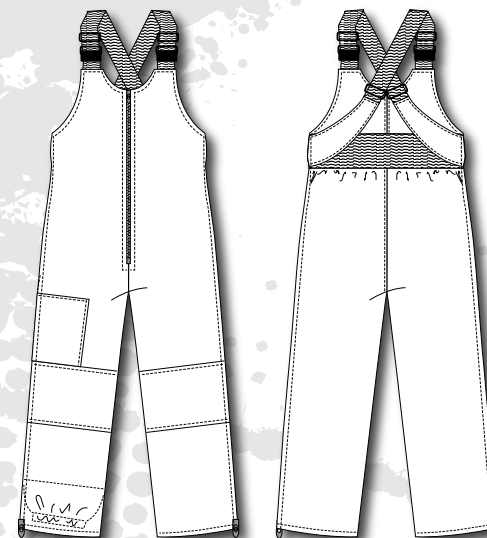

DROP SEAT BIB PANTS

LADIES

6112

Sizes:
S · M · L · XL · 2XL · 3XL
Shell:
420 DENIERS
Lining:
10 OZ POLYFILL / NYLON

FEATURES

SEAM SEALED
COMPLETE SIDE ZIPPERS
WIDE ELASTIC BACK
ADJUSTABLE SUSPENDERS WITH BUCKLE
LEG PATCH POCKET
BACK ELASTIC
DOUBLE KNEE PATCHES
INSIDE SNOW CUFFS
REFLECTIVE TAPE

6112Z

Sizes:
S · M · L · XL · 2XL · 3XL
Shell:
420 DENIERS
Lining:
10 OZ POLYFILL / NYLON

AVANTAGES

SEAM SEALED
COMPLETE SIDE ZIPPERS
WIDE ELASTIC BACK
ADJUSTABLE SUSPENDERS WITH BUCKLE
LEG PATCH POCKET
BACK ELASTIC
DOUBLE KNEE AND SEAT
INSIDE SNOW CUFFS
REFLECTIVE TAPE