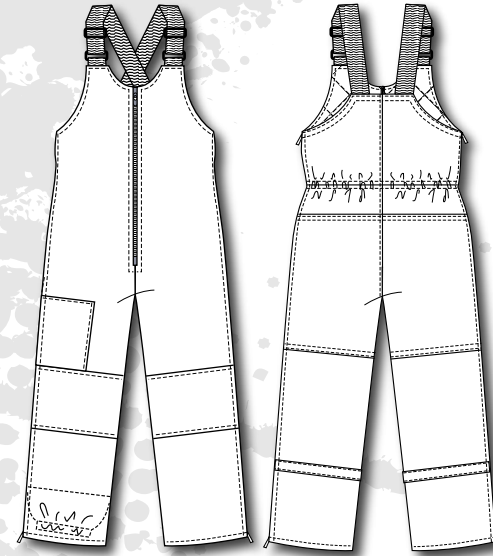

LADIES

9167

Sizes:

S · M · L · XL · 2XL · 3XL

Shell:

420 DENIERS / CORDURA

Lining:

10 OZ POLYFILL / POLAR / NYLON

FEATURES

SEAM SEALED
COMPLETE SIDE ZIPPERS
2 WAY FRONT ZIPPER
INSIDE POLAR ON UPPER
BACK, SEAT AND KNEE
ADJUSTABLE SUSPENDERS
LEG PATCH POCKET
WAIST ELASTIC
DOUBLE KNEE

CORDURA PATCH ON SEAT
AND KNEE
INSIDE SNOW CUFFS
REFLECTIVE TAPE
EASY HEM BOTTOM LEG